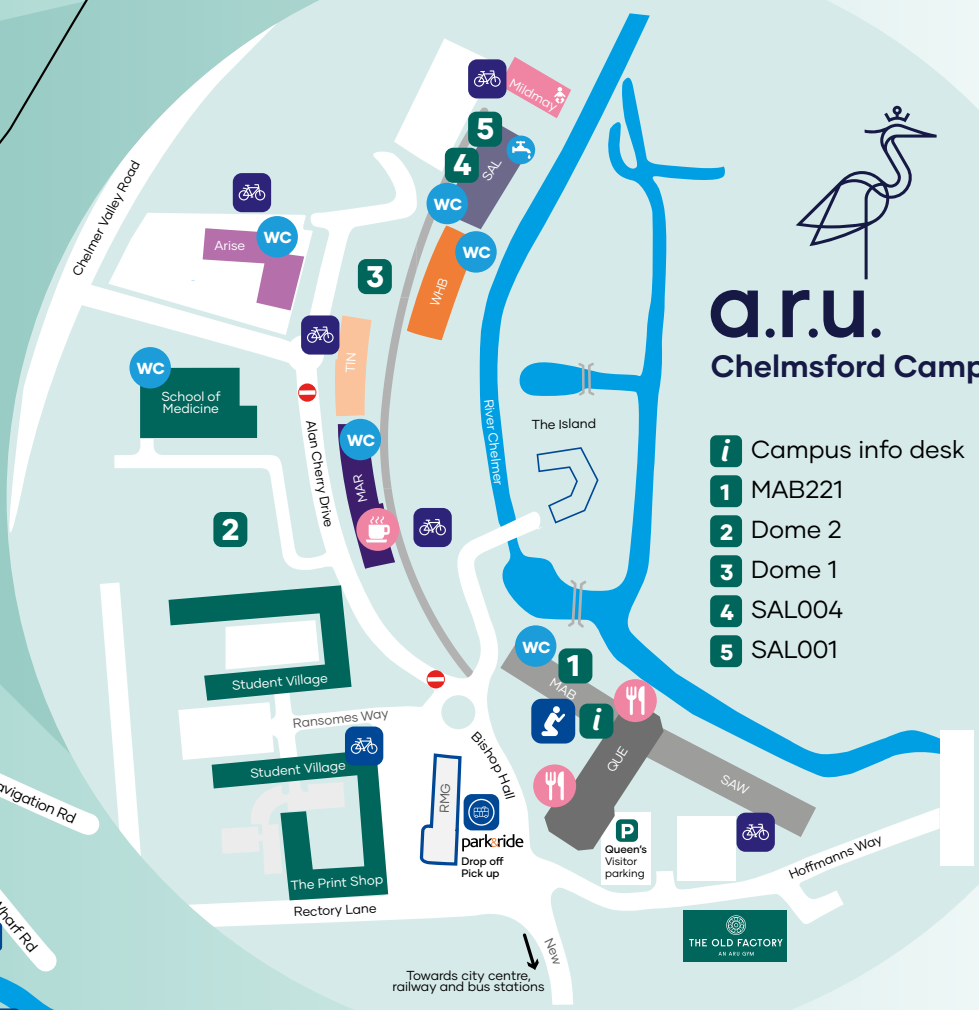

a.r.u. Chelmsford Campus

- i** Campus info desk
- 1** MAB221
- 2** Dome 2
- 3** Dome 1
- 4** SAL004
- 5** SAL001

- i** City centre info desk
- 1** The Ideas Hub
- 2** Guy Harlings Garden
- 3** Bell Meadow Park
- 4** A Canteen
- 5** The Art Place
- 6** Civic Theatre
- 7** Cramphorn Studio
- 8** Marconi Plaza
- 9** Hot Box Live Events

- Train station
- Bus station
- Bus stop
- Cycle racks
- Quiet/Prayer room
- Toilets
- Parking
- Limited parking
- Water cooler
- 10 minute walk
- 5 minute walk

Chelmsford City Centre

BRITISH SCIENCE FESTIVAL